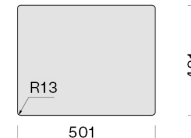

Installation type

Flush/Top/Undermount

Dimensions

Cabinet 60 cm

Finishing

PVD Gold
 AISI 304 18/10 Scotch Brite
 stainless steel

Type of control

None

- Length 615 mm
- Height 245 mm
- Depth 500 mm

CONSUMPTION AND CONNECTION FEATURES ENERGY CLASS

Cut-out size / Flushmount

Cut-out size / Topmount

Cut-out size / Undermount