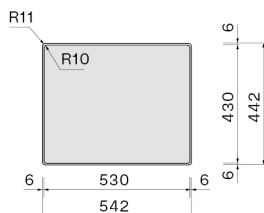

Installation type

Flush/Top/Undermount

Dimensions

Cabinet 60 cm

Finishing

PVD Gold
 AISI 304 18/10 Scotch Brite
 stainless steel

Type of control

None

PACKAGING:WEIGHTS AND VOLUMES

Gross weight

8.56 kg

Net weight

4.62 kg

Volumes

0.08 m³

Packaging size

- Length 615 mm
- Height 245 mm
- Depth 500 mm

CONSUMPTION AND CONNECTION FEATURES ENERGY CLASS

Cut-out size / Flushmount

Cut-out size / Topmount

Cut-out size / Undermount