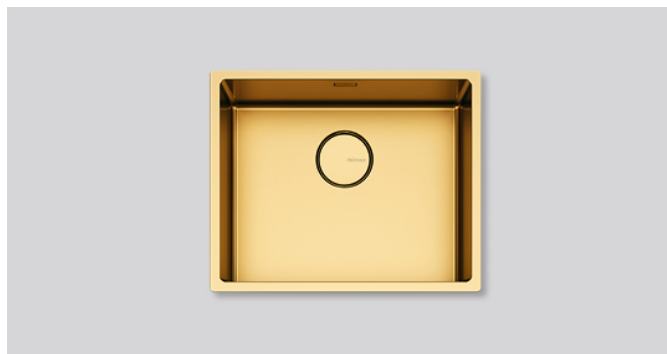

COMO 50 GOLD

Version

SCO5000F.00#PGF Sink
 Como 50 Cm Pvd Gold
 Flush/Top/Undermount

Collection

Sinks

EAN code

8034122900476

*The photograph is purely for information
 It may not correspond to the selected version.*

FEATURES

- 1 mm regular thickness
- Inner corners radius 12 mm
- Fixing kit included
- Perimeter overflow
- Falmec seamless drainage system
- Anti-noise fiber
- Bowl depth 200 mm
- Ext dimension 540 x 440 mm
- Bowl dimension 500 x 400 mm