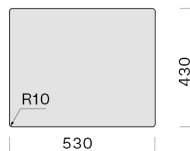

Installation type

Flush/Top/Undermount

Dimensions

Cabinet 60 cm

Finishing

PVD Gold
 AISI 304 18/10 Scotch Brite
 stainless steel

Type of control

None

PACKAGING:WEIGHTS AND VOLUMES

Gross weight

8.56 kg

Net weight

4.62 kg

Volumes

0.08 m³

Packaging size

- Length 615 mm
- Height 245 mm
- Depth 500 mm

CONSUMPTION AND CONNECTION FEATURES ENERGY CLASS

Cut-out size / Flushmount

Cut-out size / Topmount

Cut-out size / Undermount