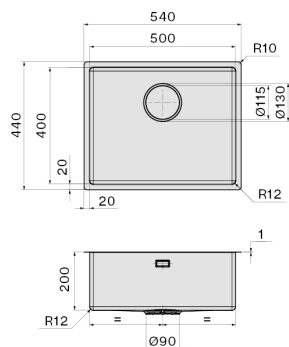

FEATURES

- 1 mm regular thickness
- Inner corners radius 12 mm
- Fixing kit included
- Perimeter overflow
- Falmec seamless drainage system
- Anti-noise fiber
- Bowl depth 200 mm
- Ext dimension 540 x 440 mm
- Bowl dimension 500 x 400 mm

Installation type

Flush/Top/Undermount

Dimensions

Cabinet 60 cm

Finishing

PVD Gold
 AISI 304 18/10 Scotch Brite
 stainless steel

Type of control

None

PACKAGING:WEIGHTS AND VOLUMES

Gross weight

8.56 kg

Net weight

4.62 kg

Volumes

0.08 m³

Packaging size

- Length 615 mm
- Height 245 mm
- Depth 500 mm

CONSUMPTION AND CONNECTION FEATURES ENERGY CLASS

Cut-out size / Flushmount

Cut-out size / Topmount

Cut-out size / Undermount